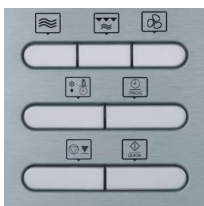

### Microwave with Grill and Convection

**Colour / Material:** brushed stainless steel

**Capacity / Content:** approx. 25 l\*

**Output:** approx. 900 W

**EAN-no.:** 4008146022944

- turntable dia. approx. 31.5 cm
- height of the interior of the microwave oven: approx. 19.4 cm
- real usable capacity: approx. 15 l\*\*
- **heat resistant stainless steel housing**
- **stainless steel coated**
- **separate 2400 W convection**
- separate 1400 W grill
- **microwave, grill and convection combination modes**
- preheat function up to 240°C on convection mode
- **2 heating elements for ideal heat distribution**
- **digital multi-function display**
- digital cooking timer with acoustic signal
- 12h and 24h clock
- removable turntable
- grill rack with two high levels
- time and weight defrost
- full power quick start
- **10 different automatic programmes incl. pizza option with convection**
- 4 microwave power settings
- 4 microwave and grill combinations
- **programmable start time**
- child safety lock
- approx. dimensions L = 51.5 cm, D = 46 cm, H = 31 cm
- display carton, PU 1 pc