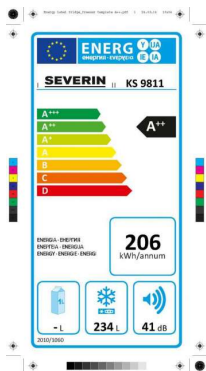

KS 9811

Upright Freezer

Colour / Material: white

Capacity / Content: approx. 234 l

EAN-no.: 4008146019043

- ****-freezer
- freezing capacity: 12 kg / 24 hours
- 1 fast freezer drawer, transparent
- 6 drawers with transparent front
- variable thermostat
- power on indicator
- 2 adjustable front feet, 2 rear rollers, wall spacer
- accessories: 1 ice cube tray
- storage time at breakdown: 20 hours
- climate class N-T (16-43°C)
- dimensions (H x W x D): 163 x 60 x 65 cm
- depth with door open: 117.5 cm
- door opening on the right hand-hand side, reversible
- weight: 60 kg
- noise emissions: 41 dB(A)
- size of packaging (H x W x D): 167 x 62 x 67 cm
- weight incl. packaging: approx. 64.5 kg