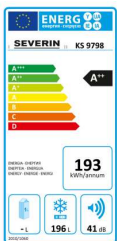

### Upright Freezer

**Colour / Material:** stainless steel

**Capacity / Content:** approx. 196 l

**Output:** approx. 196 l

**EAN-no.:** 4008146018800

- \*\*\*\*-freezer
- freezing capacity: 12 kg/24 h
- 1 fast freeze drawer, transparent
- 5 freeze drawers, transparent
- variable thermostat
- aluminium handle
- power on indicator
- storage time at breakdown: 20 hours
- 2 adjustable front feet, 2 rear rollers, wall spacer
- accessories: 1 ice cube tray
- climate class N-T (16-43 °C)
- dimensions (H x W x D): approx. 145 x 60 x 65 cm
- depth with door open: approx. 120.5 cm
- door opening on the right-hand side, reversible
- weight: approx. 53 kg
- noise emission: 41 dB(A)
- size of packaging (H x W x D): approx. 149 x 62 x 67 cm
- weight incl. packaging: approx. 57 kg