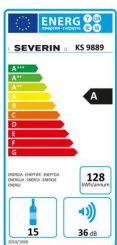

KS 9889

Wine Cooler

Colour / Material:	black
Capacity / Content:	approx. 46 l (holds up to 15 bottles of 0.75 l)
Output:	Energieeffizienzklasse A, 128 kWh/Jahr
EAN-no.:	4008146004162

- infinite temperature control from 4 °C to 18 °C
- 2 chrome racks, one adjustable
- glass door with plastic frame
- auto defrost
- 2 adjustable feet
- climate class SN, N (10-32 °C)
- product dimensions: (H x W x D): approx. 51.5 x 43 x 48 cm
- depth with door open: approx. 87cm
- door opening on the right-hand side
- weight: approx. 17.5 kg
- noise emission: 36 dB(A)
- size of packaging (H x W x D): approx. 53 x 46 x 51.5 cm
- weight incl. packaging: approx. 19.5 kg