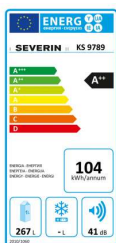

KS 9789

Upright Refrigerator

Colour / Material: white

Capacity / Content: ca. 267 Liter

EAN-no.: 4008146002632

- 5 safety glass shelves, 4 adjustable ones, 1 shelf on top of salad crispers
- 1 salad crisper compartments
- 1 bottle rack (even for 1.5 l bottles) and 3 universal door racks
- 1 dairy compartment with cover
- variable thermostat
- auto defrost
- LED- interior light
- 2 adjustable front feet, 2 rear rollers, wall spacer
- accessories: eggholder for 6 eggs
- climate class n - T (16 - 43°C)
- dimensions (H x W x D): approx. 145 x 60 x 65 cm
- depth with door open: approx. 120,5 cm
- door opening on the right-hand side, reversible
- weight: approx. 52 kg
- noise emission: 41 db(A)
- size of packaging (H x W x D): approx. 149 x 62 x 67 cm
- weight incl. packaging: approx. 56 kg